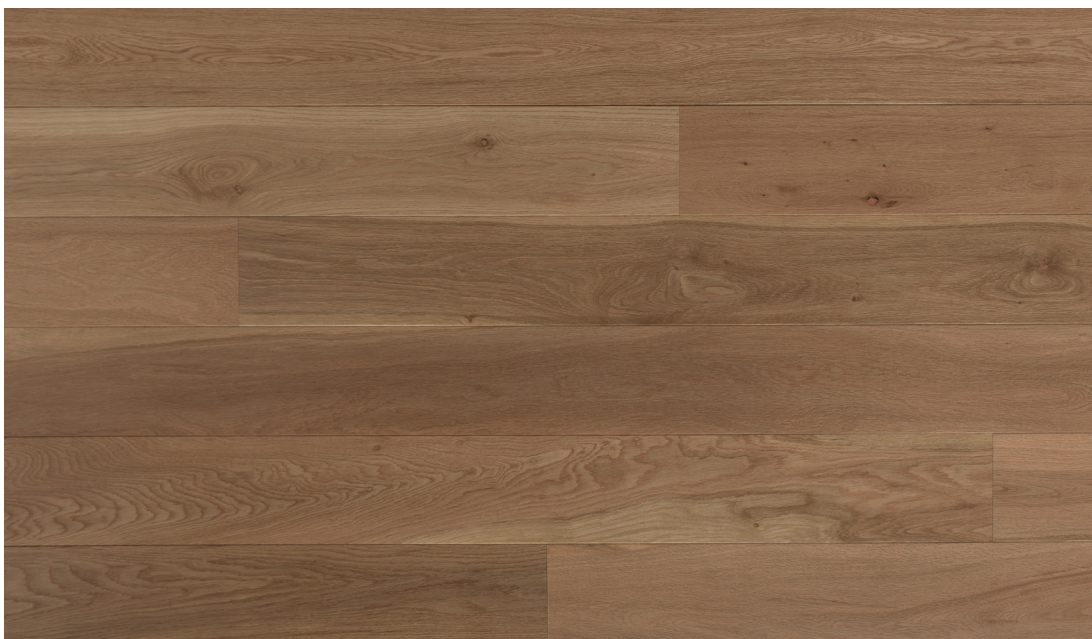

OSLO 150 Rustic AB

GRADING DESCRIPTION

Texture	Slightly brushed
Grading	Medium rustic
Colour variation	Medium - High
Knots	
Sound knots	Ø ≤ 30mm
Unsound knots	Ø ≤ 25mm
Bark	Length ≤ 150mm, Width ≤ 15mm
Sapwood	Width ≤ 50mm, no limit in length
End crack	
Light colors	Width ≤ 6mm, Length ≤ 100mm
Dark colors	Width ≤ 6mm, Length ≤ 300mm
Surface crack	
Light colors	Length ≤ 3mm, L ≤ 200mm
Dark colors	Length ≤ 3mm, no limit in length
Insect hole	Ø ≤ 2mm, 8/400mm
Decay	Not allowed
Blue/yellow stain	Not allowed
Sound heart	Allowed
Machine marks	Not allowed

THIS PICTURE IS AN INDICATION OF THE GRADING AS DESCRIBED

GRADING DESCRIPTION - 2 CRITERIA

Knots

Scale from (rigid) parquet without knots up to planks with more and larger knots

Colour variation

From little colour variation/sapwood to bigger colour variation/sapwood